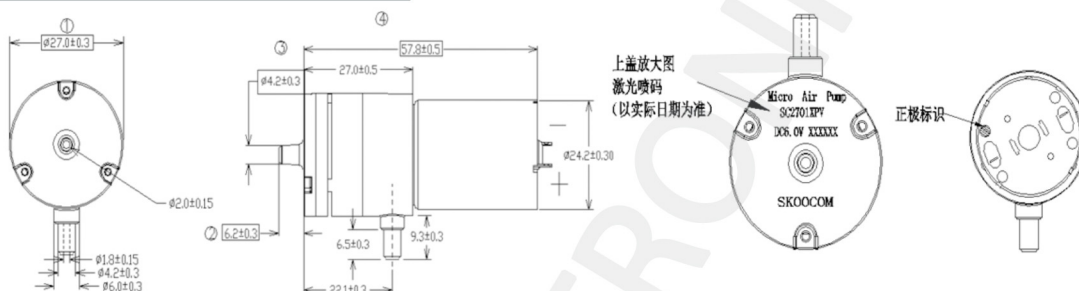

型号 Model: SC2701XPV

旧版型号: SC3704PM

Purpose Breast pump, nose suction device/ black head suction instrument/beauty instrument etc

产品尺寸 Dimension:

特性曲线 Characteristic curve:

测试数据: 以6.0V为结果, 更多参数咨询业务
Test data: 6.0V as the result, more parameter consulting business

产品性能 Characteristic:

Specification 产品规格				
额定电压 Rated voltage	DC3.0V	DC6.0V	DC12V	DC24V
额定电流 Rated current	<500mA	<400mA	<300mA	<200mA
气流量 Air flow	≥2.5L/min			
负压 Negative pressure	≤-55kpa			
噪音 Noise	<65dB (30 cm away)			
使用流体 Froth	Air			
寿命试验 Life test	work 2s, stop 1s, 500h			
使用环境 Environment	0~50 °C, 75% RH			