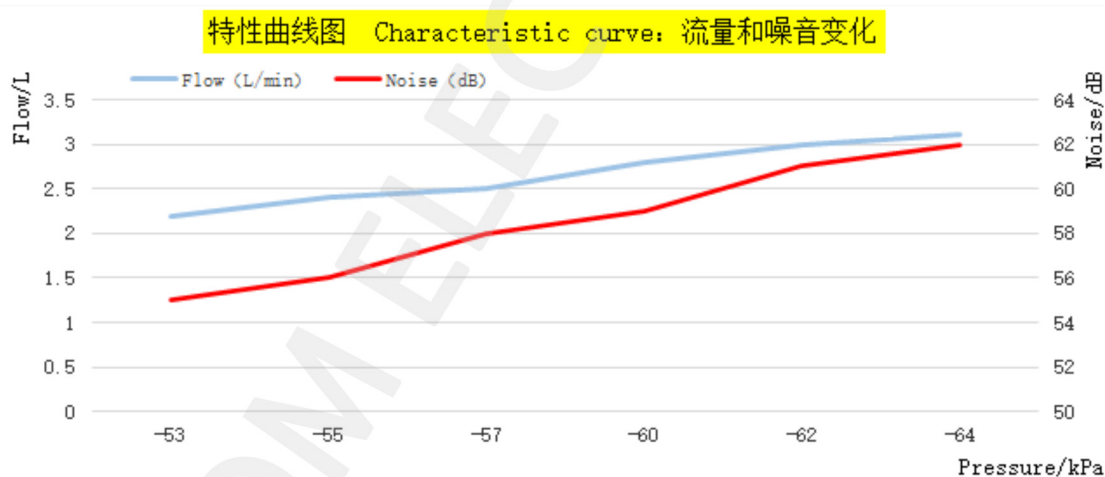

型号 Model: SC2701XPV

旧版型号: SC3704PM

Purpose Breast pump, nose suction device/ black head suction instrument/beauty instrument etc

产品尺寸 Dimension:

特性曲线 Characteristic curve:

测试数据: 以6.0V为结果, 更多参数咨询业务
Test data: 6.0V as the result, more parameter consulting business

产品性能 Characteristic:

Specification 产品规格				
额定电压 Rated voltage	DC3.0V	DC6.0V	DC12V	DC24V
额定电流 Rated current	<500mA	<400mA	<300mA	<200mA
气流量 Air flow	≥2.5L/min			
负压 Negative pressure	≤-55kpa			
噪音 Noise	<65dB (30 cm away)			
使用流体 Froth	Air			
寿命试验 Life test	work 2s, stop 1s, 500h			
使用环境 Environment	0~50 °C, 75% RH			